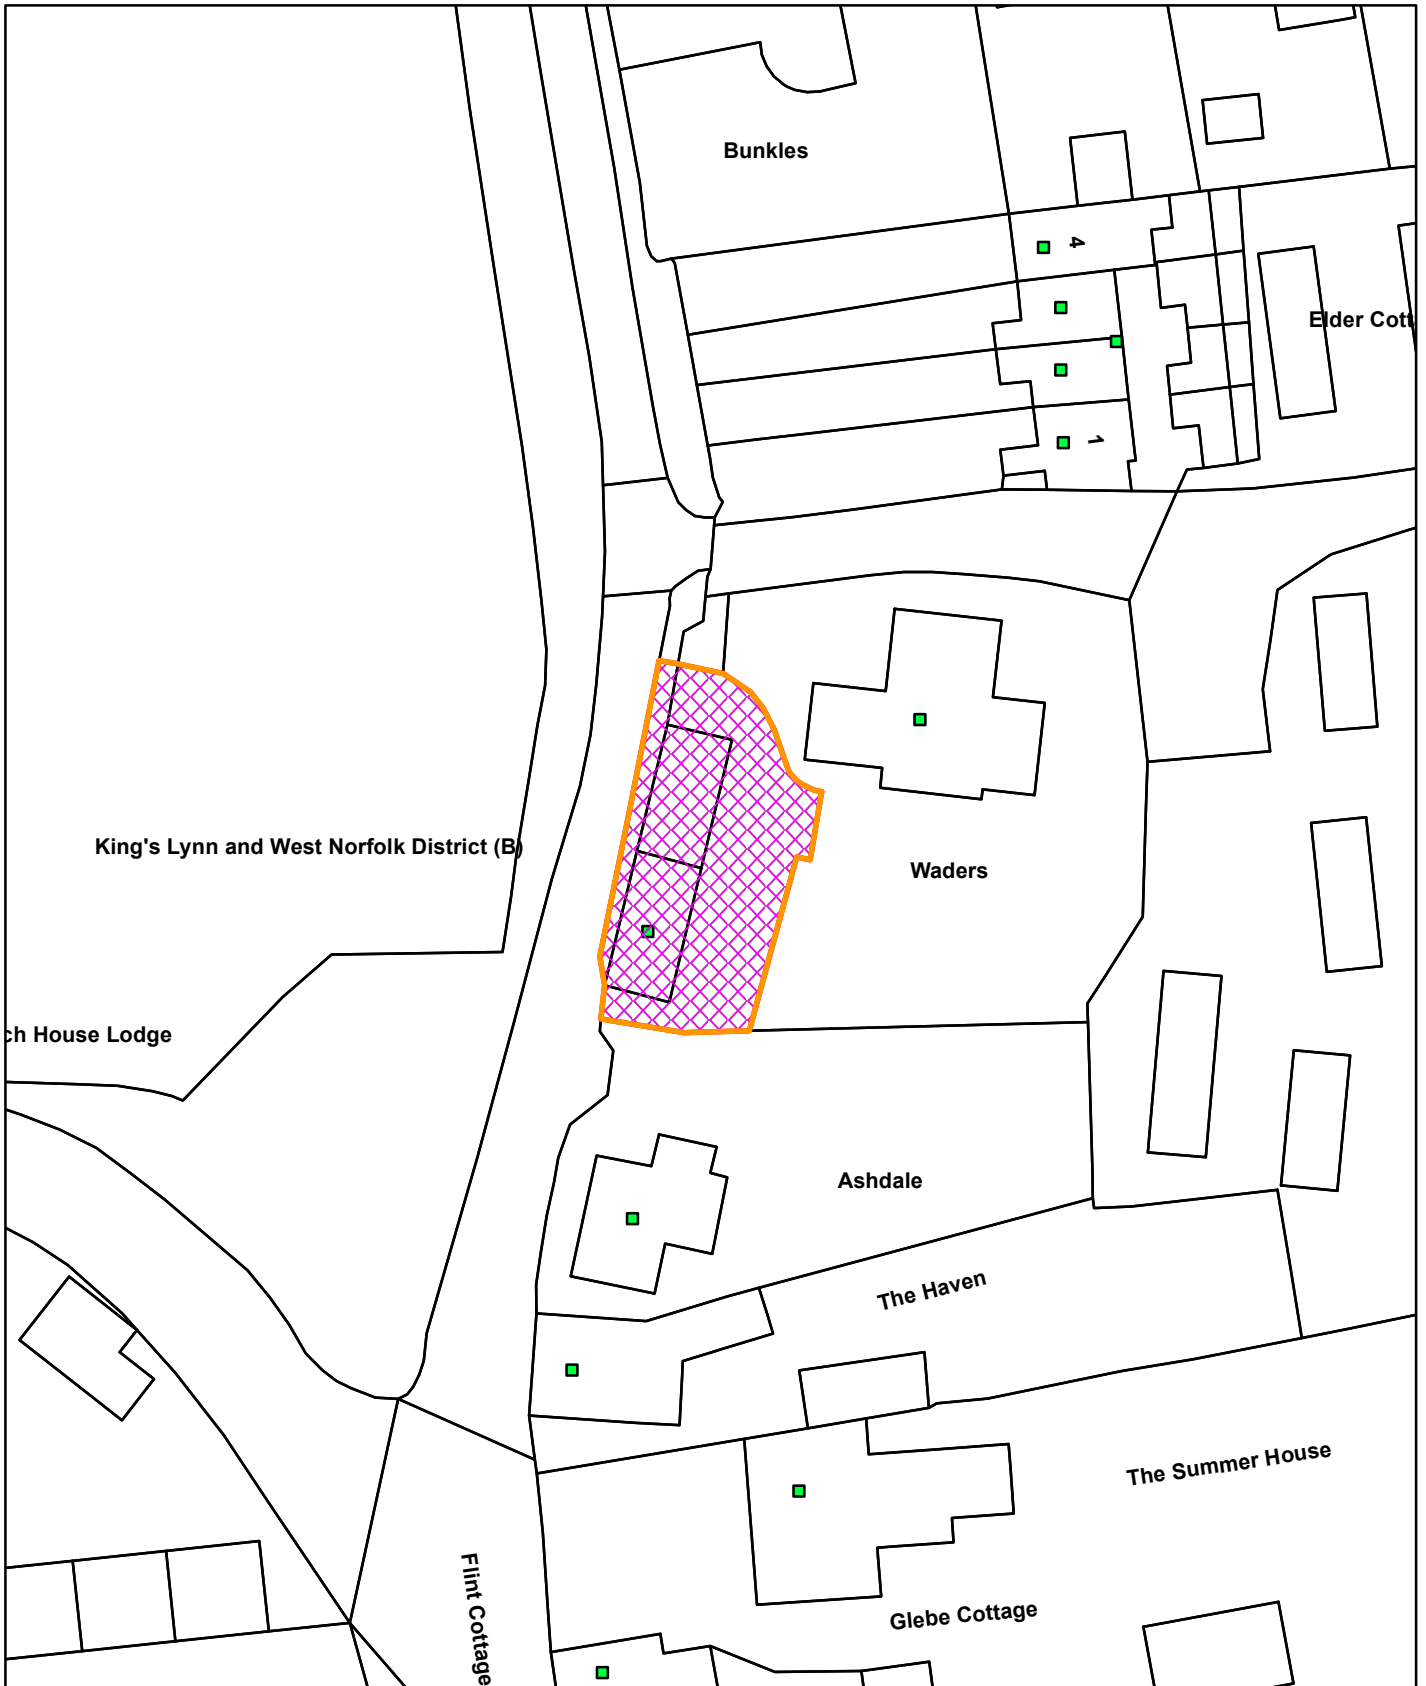

22/00306/F

Church Cottage Church Street Thornham PE36 6NJ

© Crown copyright and database rights 2022  
Ordnance Survey 100024314

10/11/2022